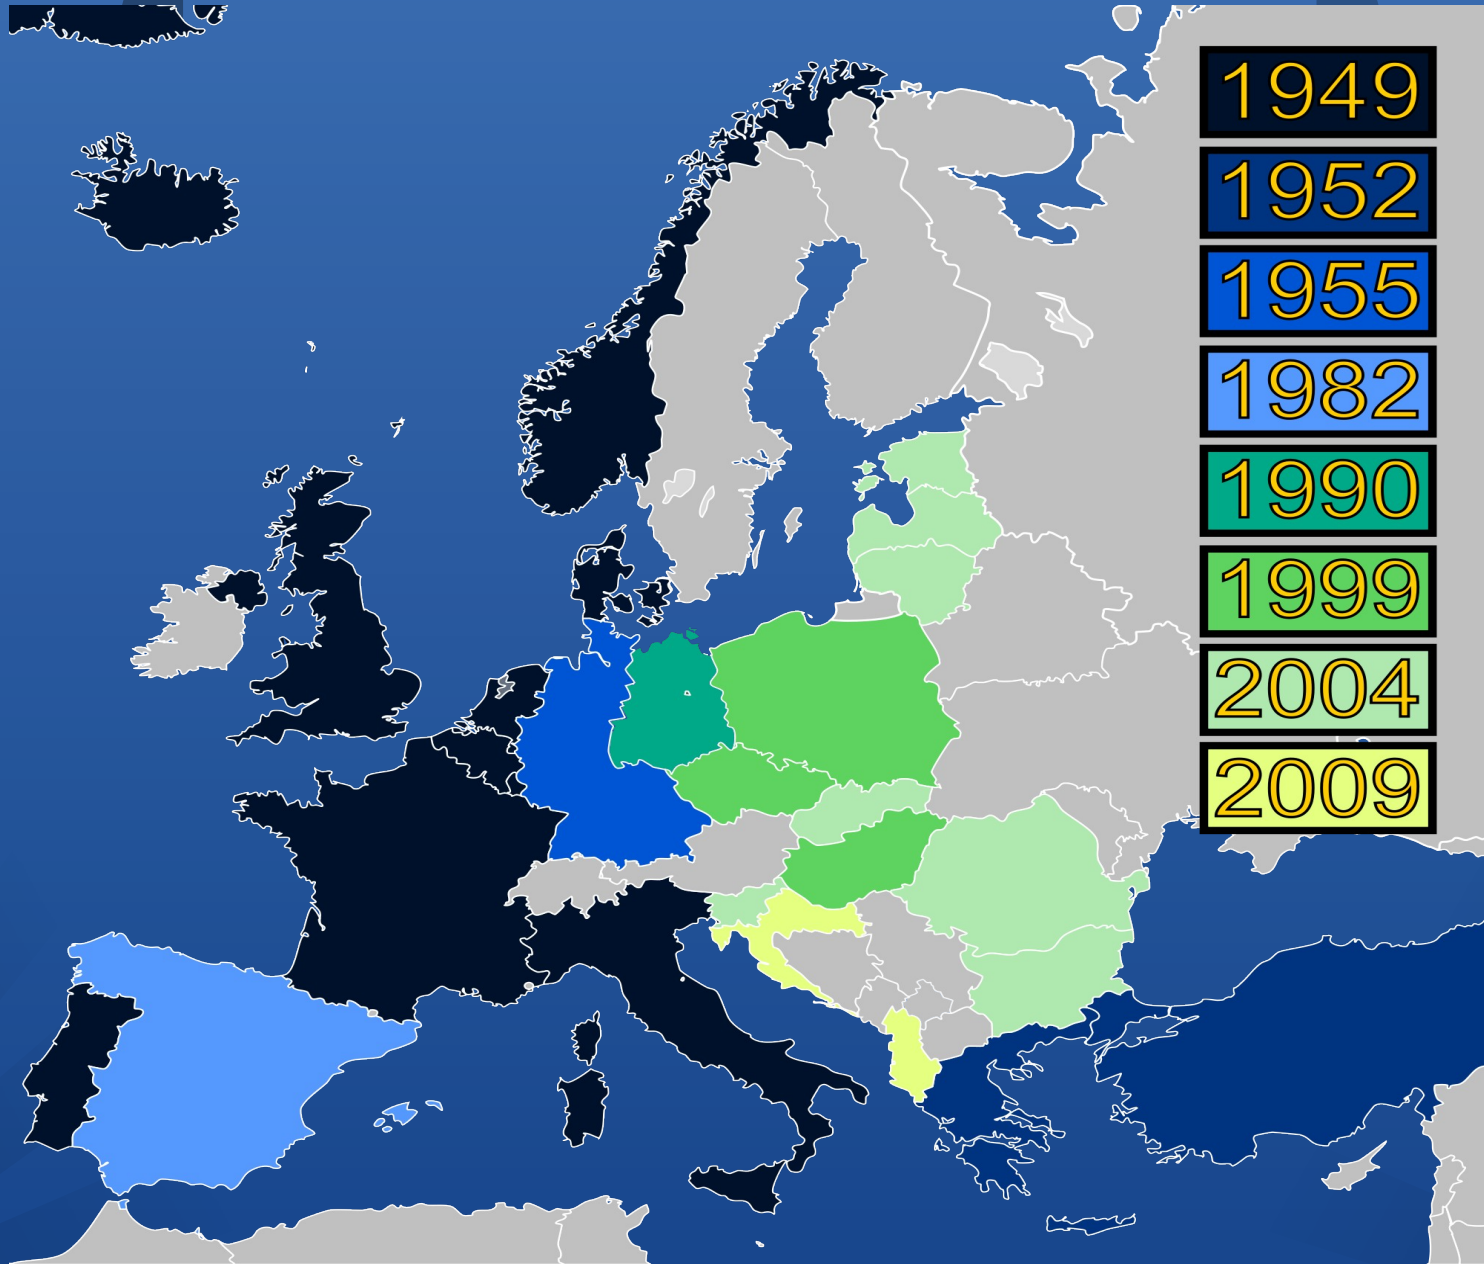

Rival Alliances

Nato and the Warsaw Pact

NATO

- North Atlantic Treaty Organization
- Established in 1949
- 12 Countries (US, Canada, Britain, France, Belgium, Netherlands, Denmark, Norway, Iceland, Italy, Portugal, Luxembourg)
- To counter the perceived military threat from the Soviet Bloc countries.
- 1st American Alliance in peacetime

NATO

Warsaw Pact

- 1955 after West Germany joined NATO the Warsaw Pact was formed
- Albania, Bulgaria, Czechoslovakia, East Germany, Hungary, Poland, Romania.
- Military Alliance to assist each other in the event of an attack
- Maintained Balance of Power with the two superpowers

NORAD

McCarthyism

- Joseph McCarthy
- Fear and mistrust of communism
- Anti-communist crusade
- Un-American activities, searched for people connected with communism
- Went too far and many innocent people were arrested
- 1950's

FEBRUARY 9, 1950 WHEELING, WEST VIRGINIA