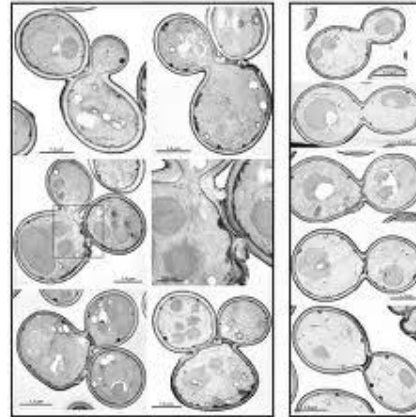

Kingdom Fungi – Characteristics & Reproduction

Characteristics of Kingdom Fungi:

- Eukaryotes
- Prefer dark, warm, moist areas
- Unicellular (yeast) or Multicellular (molds, mushrooms)
- Have cell wall in L. C. – **NOT** part of K. Plantae because they ***lack chlorophyll***
- **All** are heterotrophic – digestion is extracellular (external), then the food is absorbed through the cell wall/ cell membrane
 - A) Saprobies = absorb food from dead/decaying organisms
ex) mushrooms
 - B) Parasites = obtain food from a living host ex) ringworm or Athlete's foot

Reproduction

- Fungi always produce ***spores*** – sexual, asexual or both.
- Spores are dispersed by air currents.
- *There are 4 types of asexual reproduction.*
- *There is 1 type of sexual reproduction.*

4 Types of Asexual Reproduction

1. **Fission** = simple cell division (mitosis).
2. **Budding** = new organism grows from the body of the parent and detaches.
3. **Fragmentation** = hyphae broken apart
4. **Spores** = reproductive cell that is haploid and has a thick outer covering for protection. Spores are produced in sporangia. Spores develop into haploid hyphae (N).

Hyphae

1 Type of Sexual Reproduction

- Spores = produced when 2 haploid cells called gametes undergo fusion (2 gametes fused together).

Dikaryotic stage

- The 2 haploid nuclei may or may not fuse right away.
 - If they fuse *immediately* = diploid (2N) – zygote created.
 - If they don't fuse right away, the 2 haploid nuclei divide independently creating a *dikaryotic stage* (2 nuclei) $N + N$.
 - This stage can last for a short or long period of time. However, eventually the 2 nuclei fuse and form a zygote.
 - Haploid gametes are produced again.