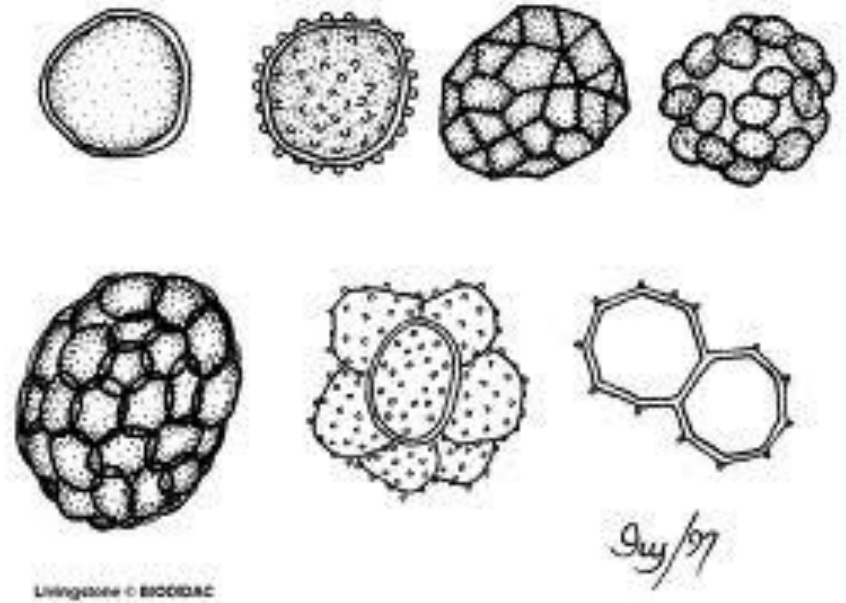

Kingdom Fungi – Characteristics & Reproduction

Characteristics of Kingdom Fungi:

- Eukaryotes
- Prefer dark, warm, moist areas
- Unicellular (yeast) or Multicellular (molds, mushrooms)
- Have cell wall in L. C. – **NOT** part of K. Plantae because they ***lack chlorophyll***
- **All** are heterotrophic – digestion is extracellular (external), then the food is absorbed through the cell wall/ cell membrane
 - A) Saprobies = absorb food from dead/decaying organisms
ex) mushrooms
 - B) Parasites = obtain food from a living host ex) ringworm or Athlete's foot

Reproduction

- Fungi always produce ***spores*** – sexual, asexual or both.
- Spores are dispersed by air currents.
- *There are 4 types of asexual reproduction.*
- *There is 1 type of sexual reproduction.*

4 Types of Asexual Reproduction

1. **Fission** = simple cell division (mitosis).
2. **Budding** = new organism grows from the body of the parent and detaches.
3. **Fragmentation** = hyphae broken apart
4. **Spores** = reproductive cell that is haploid and has a thick outer covering for protection. Spores are produced in sporangia. Spores develop into haploid hyphae (N).

Hyphae

1 Type of Sexual Reproduction

- Spores = produced when 2 haploid cells called gametes undergo fusion (2 gametes fused together).

Dikaryotic stage

- The 2 haploid nuclei may or may not fuse right away.
 - If they fuse *immediately* = diploid (2N) – zygote created.
 - If they don't fuse right away, the 2 haploid nuclei divide independently creating a *dikaryotic stage* (2 nuclei) $N + N$.
 - This stage can last for a short or long period of time. However, eventually the 2 nuclei fuse and form a zygote.
 - Haploid gametes are produced again.