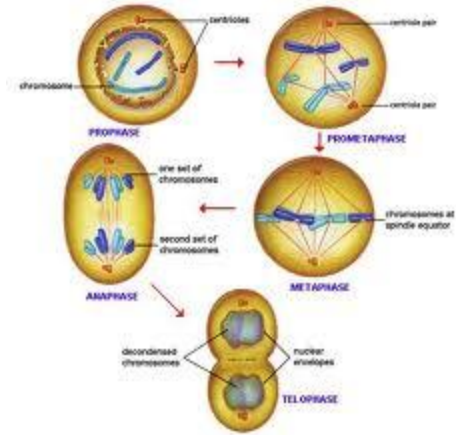

Kingdom Fungi – Characteristics & Reproduction

Characteristics of Kingdom Fungi:

- Eukaryotes
- Prefer dark, warm, moist areas
- Unicellular (yeast) or Multicellular (molds, mushrooms)
- Have cell wall in L. C. – **NOT** part of K. Plantae because they ***lack chlorophyll***
- **All** are heterotrophic – digestion is extracellular (external), then the food is absorbed through the cell wall/ cell membrane
 - A) Saprobies = absorb food from dead/decaying organisms
ex) mushrooms
 - B) Parasites = obtain food from a living host ex) ringworm or Athlete's foot

Reproduction

- Fungi always produce ***spores*** – sexual, asexual or both.
- Spores are dispersed by air currents.
- *There are 4 types of asexual reproduction.*
- *There is 1 type of sexual reproduction.*

4 Types of Asexual Reproduction

1. **Fission** = simple cell division (mitosis).
2. **Budding** = new organism grows from the body of the parent and detaches.
3. **Fragmentation** = hyphae broken apart
4. **Spores** = reproductive cell that is haploid and has a thick outer covering for protection. Spores are produced in sporangia. Spores develop into haploid hyphae (N).

Hyphae

1 Type of Sexual Reproduction

- Spores = produced when 2 haploid cells called gametes undergo fusion (2 gametes fused together).

Dikaryotic stage

- The 2 haploid nuclei may or may not fuse right away.
 - If they fuse *immediately* = diploid (2N) – zygote created.
 - If they don't fuse right away, the 2 haploid nuclei divide independently creating a *dikaryotic stage* (2 nuclei) $N + N$.
 - This stage can last for a short or long period of time. However, eventually the 2 nuclei fuse and form a zygote.
 - Haploid gametes are produced again.