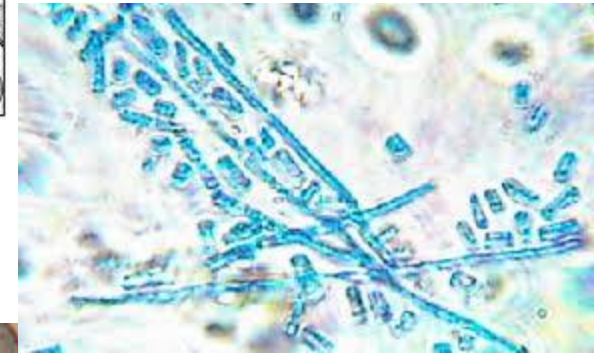

Kingdom Fungi – Characteristics & Reproduction

Characteristics of Kingdom Fungi:

- Eukaryotes
- Prefer dark, warm, moist areas
- Unicellular (yeast) or Multicellular (molds, mushrooms)
- Have cell wall in L. C. – **NOT** part of K. Plantae because they ***lack chlorophyll***
- **All** are heterotrophic – digestion is extracellular (external), then the food is absorbed through the cell wall/ cell membrane
 - A) Saprobies = absorb food from dead/decaying organisms
ex) mushrooms
 - B) Parasites = obtain food from a living host ex) ringworm or Athlete's foot

Reproduction

- Fungi always produce ***spores*** – sexual, asexual or both.
- Spores are dispersed by air currents.
- *There are 4 types of asexual reproduction.*
- *There is 1 type of sexual reproduction.*

4 Types of Asexual Reproduction

1. **Fission** = simple cell division (mitosis).
2. **Budding** = new organism grows from the body of the parent and detaches.
3. **Fragmentation** = hyphae broken apart
4. **Spores** = reproductive cell that is haploid and has a thick outer covering for protection. Spores are produced in sporangia. Spores develop into haploid hyphae (N).

Hyphae

1 Type of Sexual Reproduction

- Spores = produced when 2 haploid cells called gametes undergo fusion (2 gametes fused together).

Dikaryotic stage

- The 2 haploid nuclei may or may not fuse right away.
 - If they fuse *immediately* = diploid (2N) – zygote created.
 - If they don't fuse right away, the 2 haploid nuclei divide independently creating a *dikaryotic stage* (2 nuclei) $N + N$.
 - This stage can last for a short or long period of time. However, eventually the 2 nuclei fuse and form a zygote.
 - Haploid gametes are produced again.